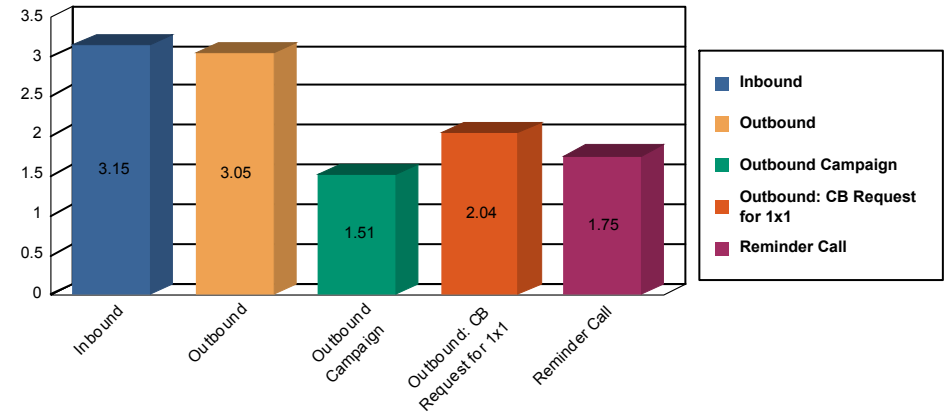

Call Volumes Summary

Date Range: less than or equal to 1/17/2014

Call Volume

Avg Call Length, Min

Totals

	Calls	Call Min
Inbound	15,377	71,064
Outbound	2,636	9,425
Outbound Campaign	3,696	5,704
Outbound: CB Request for 1x1	1,766	4,509
Reminder Call	1,352	2,545
Total	24,827	93,246

Avg Min

	Avg Min
Inbound	3.15
Outbound	3.05
Outbound Campaign	1.51
Outbound: CB Request for 1x1	2.04
Reminder Call	1.75
Total	2.82