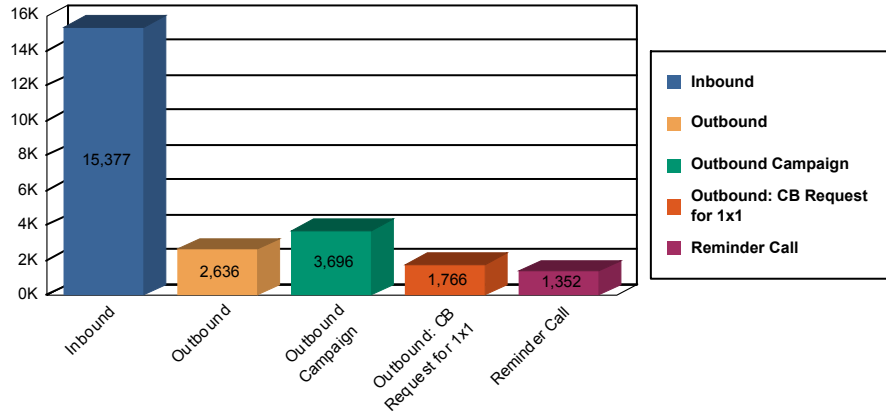

Call Volumes Summary

Date Range: less than or equal to 1/17/2014

Call Volume

Avg Call Length, Min

Totals

	Calls	Call Min
Inbound	15,377	71,064
Outbound	2,636	9,425
Outbound Campaign	3,696	5,704
Outbound: CB Request for 1x1	1,766	4,509
Reminder Call	1,352	2,545
Total	24,827	93,246

Avg Min

	Avg Min
Inbound	3.15
Outbound	3.05
Outbound Campaign	1.51
Outbound: CB Request for 1x1	2.04
Reminder Call	1.75
Total	2.82